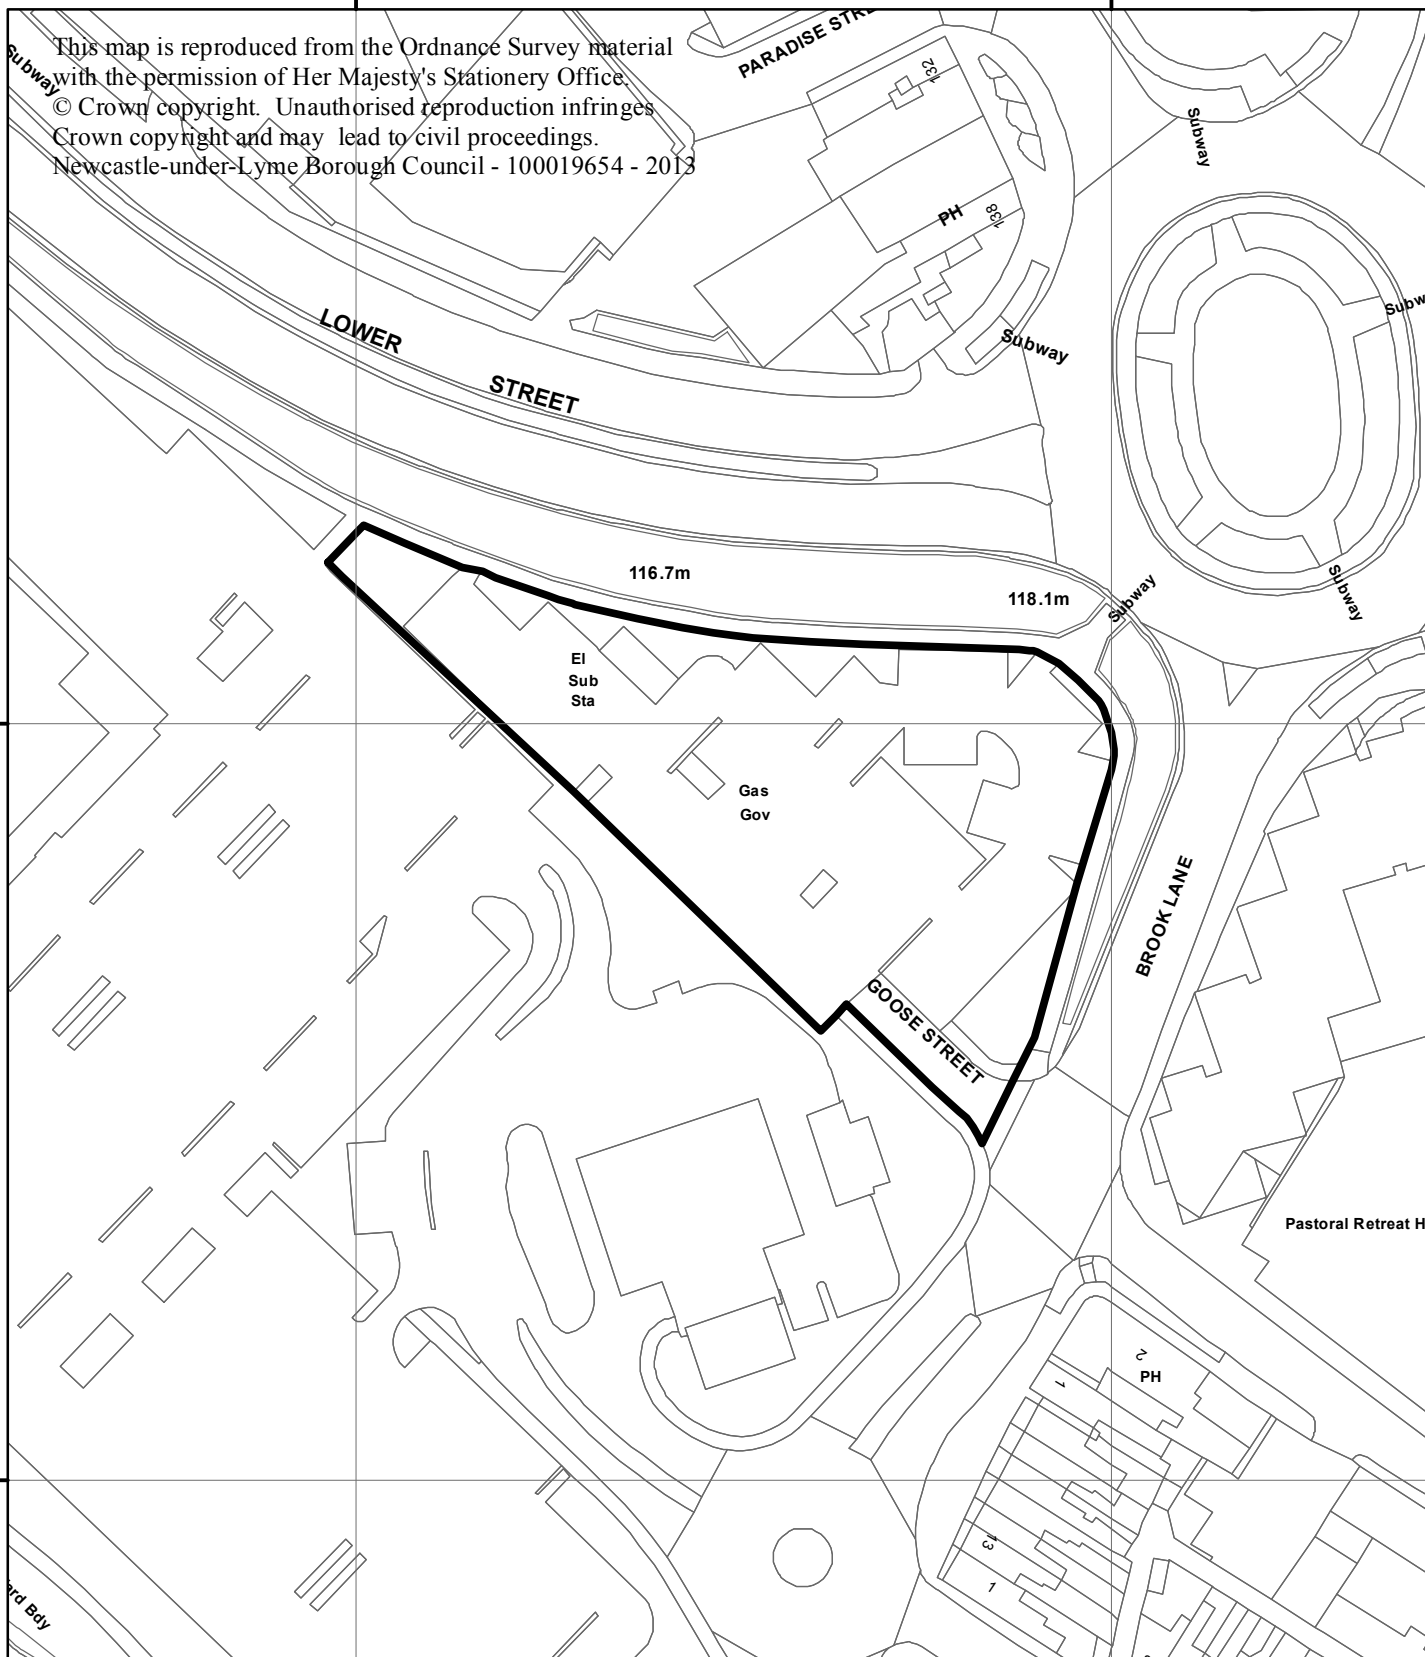

Car Park, Goose Street, Newcastle Under Lyme 14/00420/DEEM3

384900.000000

385000.000000

This map is reproduced from the Ordnance Survey material with the permission of Her Majesty's Stationery Office.
© Crown copyright. Unauthorised reproduction infringes Crown copyright and may lead to civil proceedings.
Newcastle-under-Lyme Borough Council - 100019654 - 2013

384900.000000

385000.000000